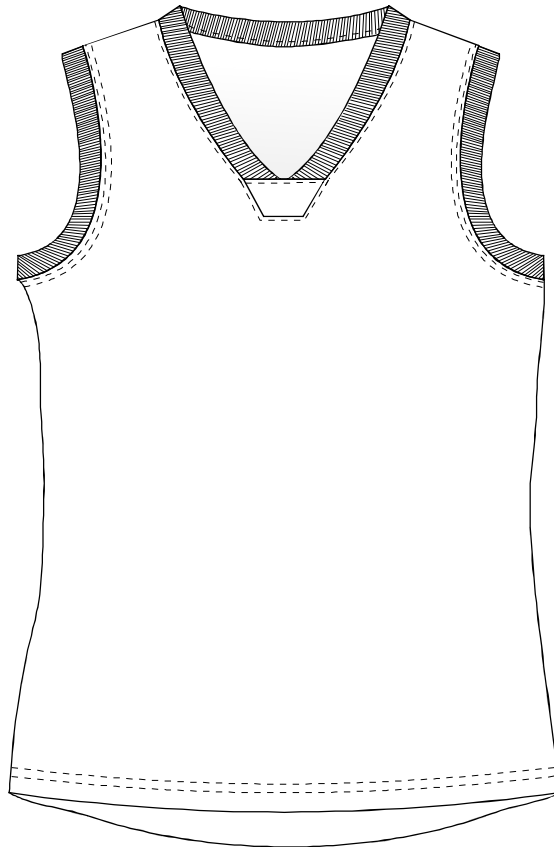

PATTERN NO CG012-SLEEVELESS GUERNSEY (2008 STYLE)

Front

Back

*FILL YOU ARTWORK INTO THE TEMPLATE.

Mea.(CM)	Size Available						
	XS	S	M	L	XL	XXL	3XL
Chest	44.4	46.7	49	52.2	54.5	58	62
Central Back Length	68	70.5	73	76.5	78.3	82	86