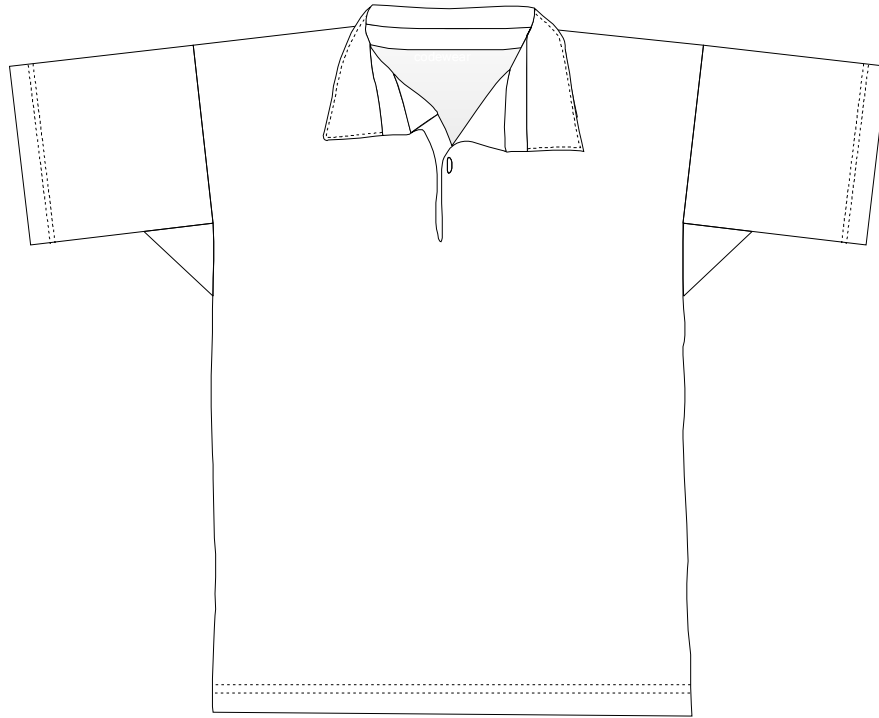

# PATTERN NO. CG010-RUGBY JERSEY (2008 STYLE)

FRONT

BACK

\*FILL YOU ARTWORK INTO THE TEMPLATE.

Mea.(CM)	Size Available						
	XS	S	M	L	XL	XXL	3XL
Chest	53.3	55.6	58.2	60.5	63.2	66	68.6
Central Back	69.8	72.5	74.9	77.5	80.1	82.7	85.6