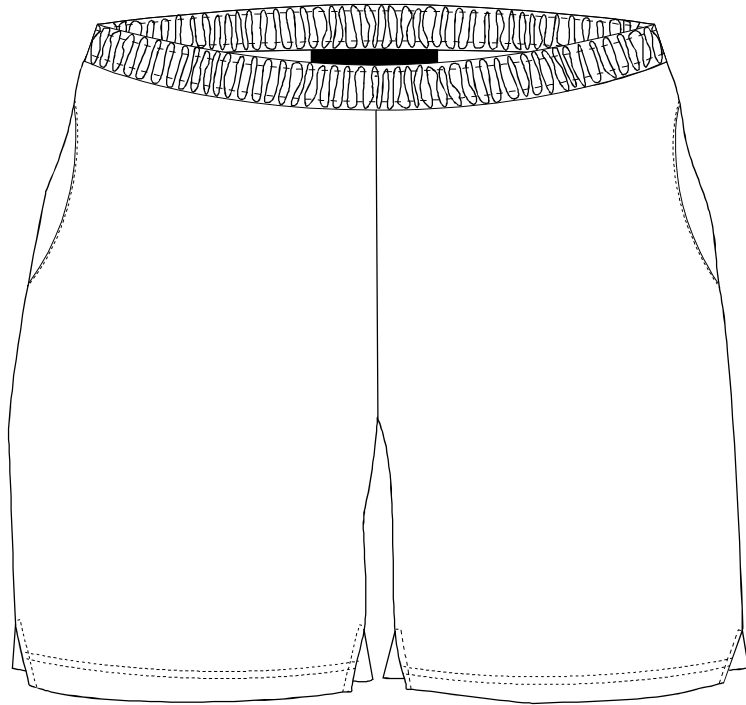

PATTERN NO. CG006-SPORTS SHORTS (2008 STYLE)

Front

Back

*FILL YOU ARTWORK INTO THE TEMPLATE.

Mea.(CM)	Size Available				
	S	M	L	XL	2XL
Relaxed Waist 1/2	32	34.5	37	39.5	42
Side leg length	46.3	47.5	48.7	49.8	51.3