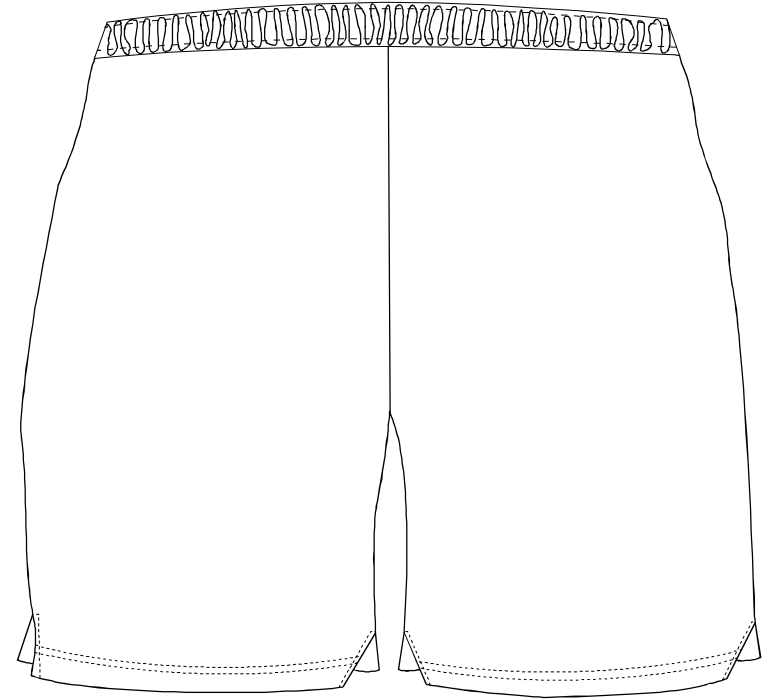

PATTERN NO. CG006-SPORTS SHORTS (2008 STYLE)

Front

Back

*FILL YOU ARTWORK INTO THE TEMPLATE.

Mea.(CM)	Size Available				
	S	M	L	XL	2XL
Relaxed Waist 1/2	32	34.5	37	39.5	42
Side leg length	46.3	47.5	48.7	49.8	51.3