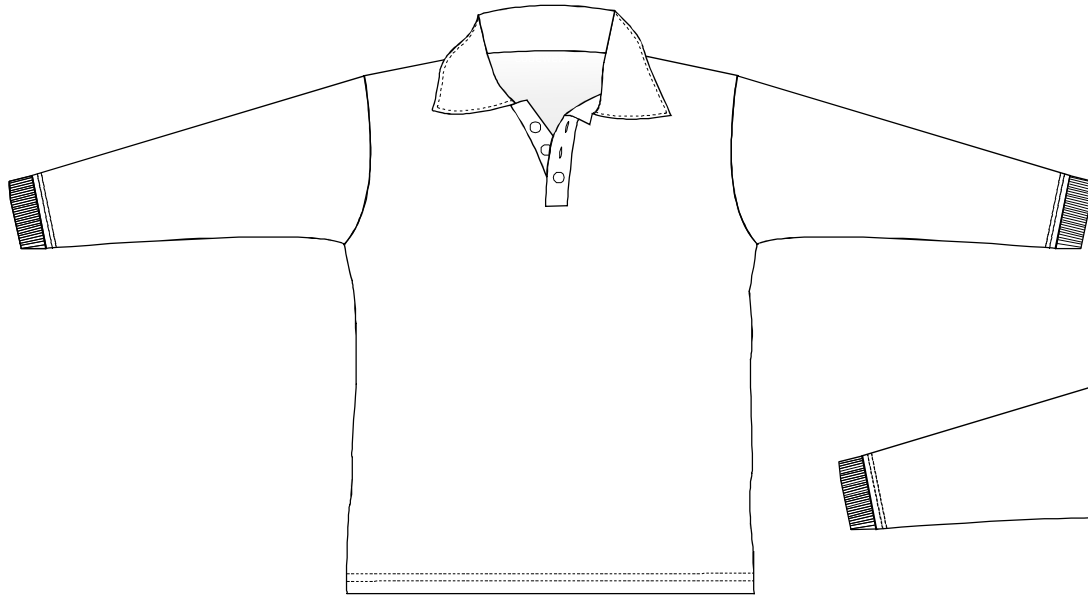

PATTERN NO. CG004-UNISEX LONG SLEEVE POLO (2008 STYLE)

Front

Back

*FILL YOU ARTWORK INTO THE TEMPLATE.

Mea.(CM)	Size Available								
	XS	S	M	L	XL	XXL	3XL	4XL	5XL
Chest	51.3	53.5	56.3	58.8	61.3	65.2	69	72.8	76.7
Centre back	68.2	70.5	73.2	75.7	78.5	82.2	86.3	89.5	93.5